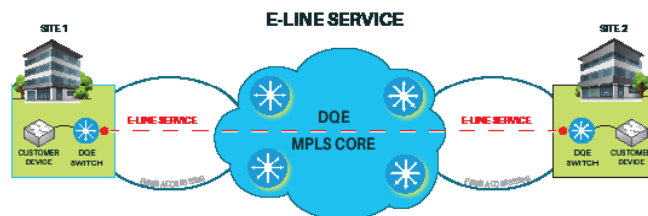

Customized E-LINE Solution:

High-speed LAN-to-LAN connectivity between two enterprise locations

Customized E-LAN Solution:

Connects multiple enterprise locations together in a private any-to-any LAN that extends throughout, and beyond, the metro area