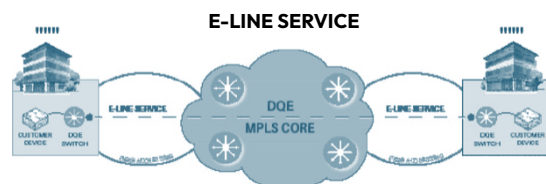

CUSTOMIZED E-LINE SOLUTION

High-speed LAN-to-LAN connectivity between two enterprise locations.

CUSTOMIZED E-LAN SOLUTION

Connects multiple enterprise locations together in a private any-to-any LAN that extends throughout, and beyond, the metro area.