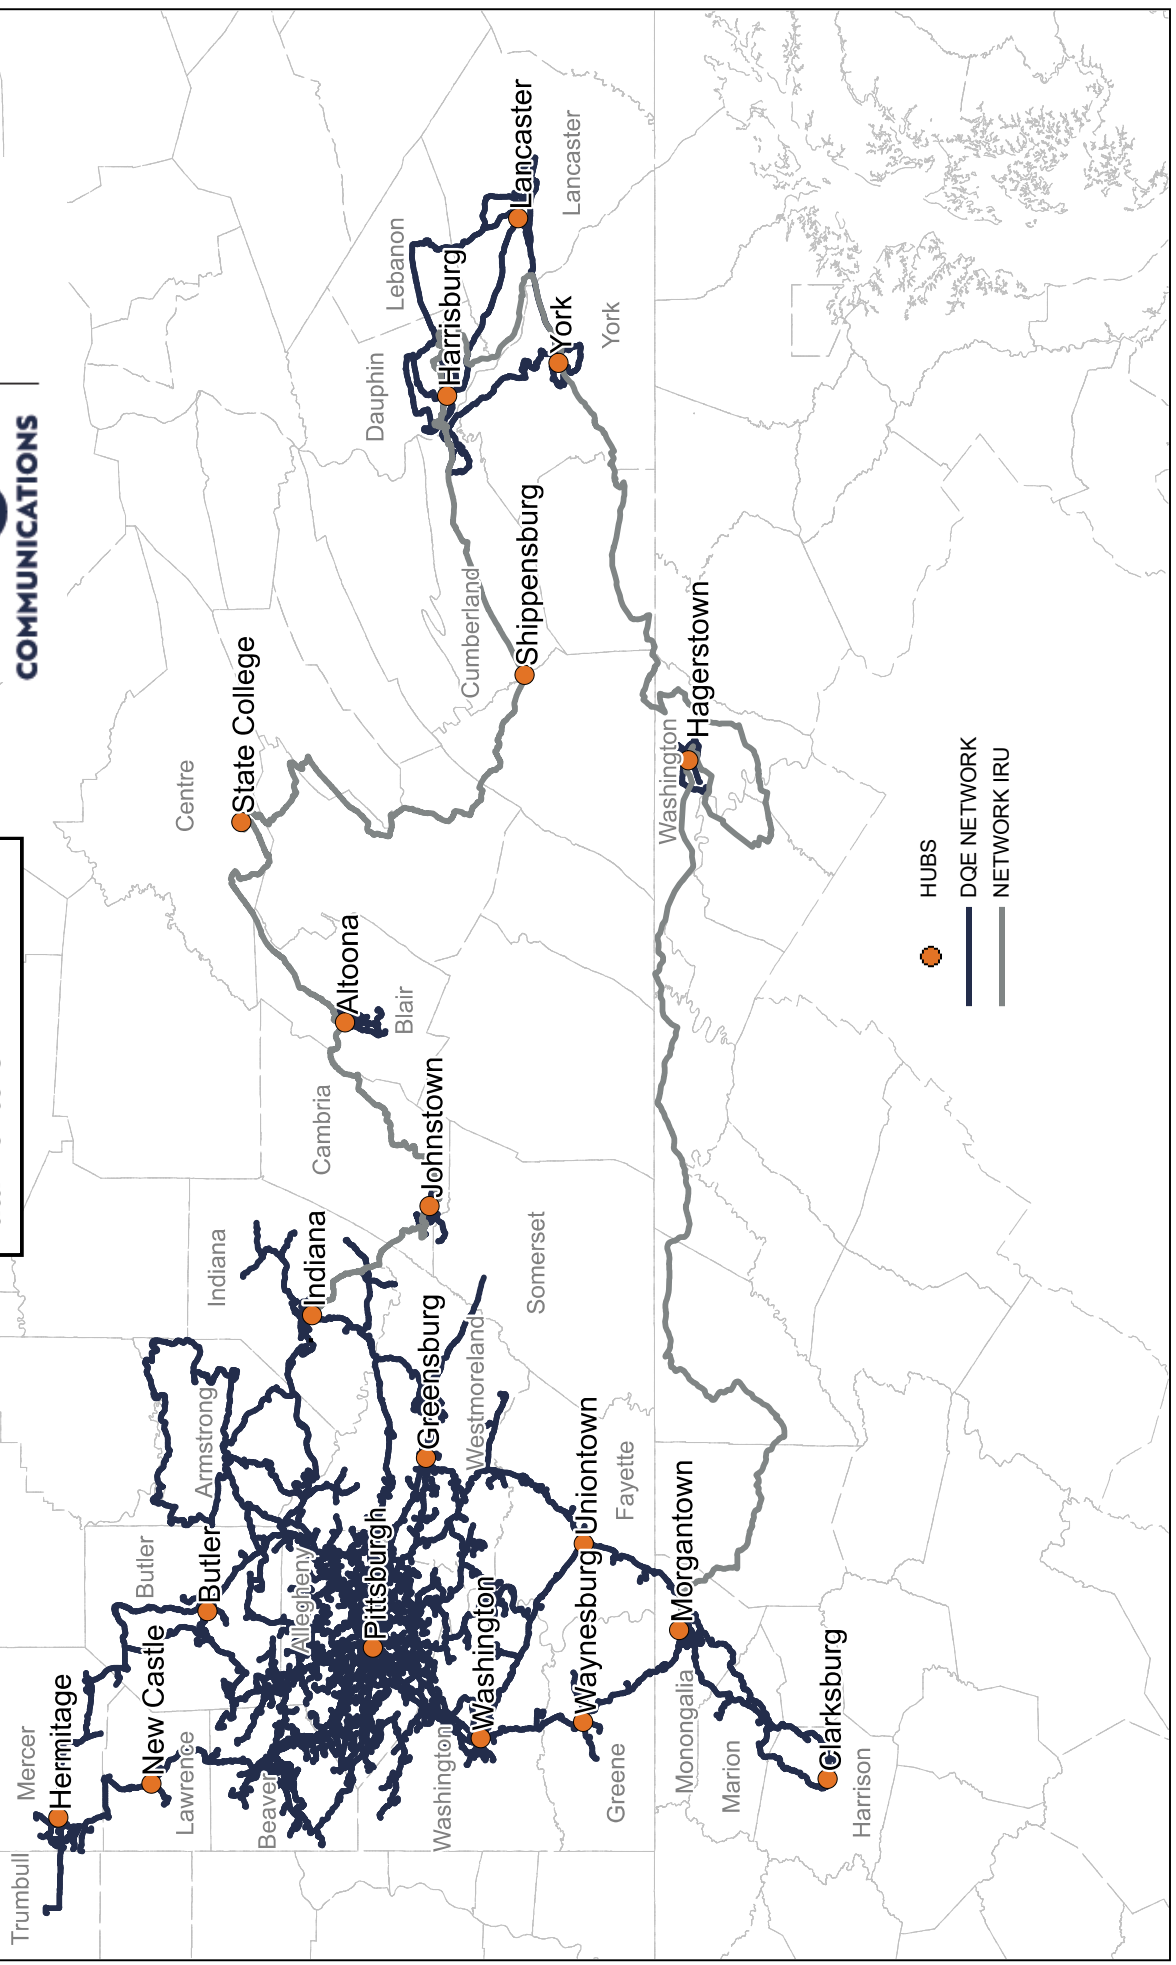

Metro Ethernet

Wavelength Services

Dark Fiber

Cloud Connect

Wireless Backup

Colocation

WiFi

SD-WAN

1-866-GO FIBER
DQE.COM

Fiber Miles - 5,072
OnNet Buildings - 2,838
OnNet Towers - 650
Business Parks - 126
Data Centers - 24

HUBS
DQE NETWORK
NETWORK IRU